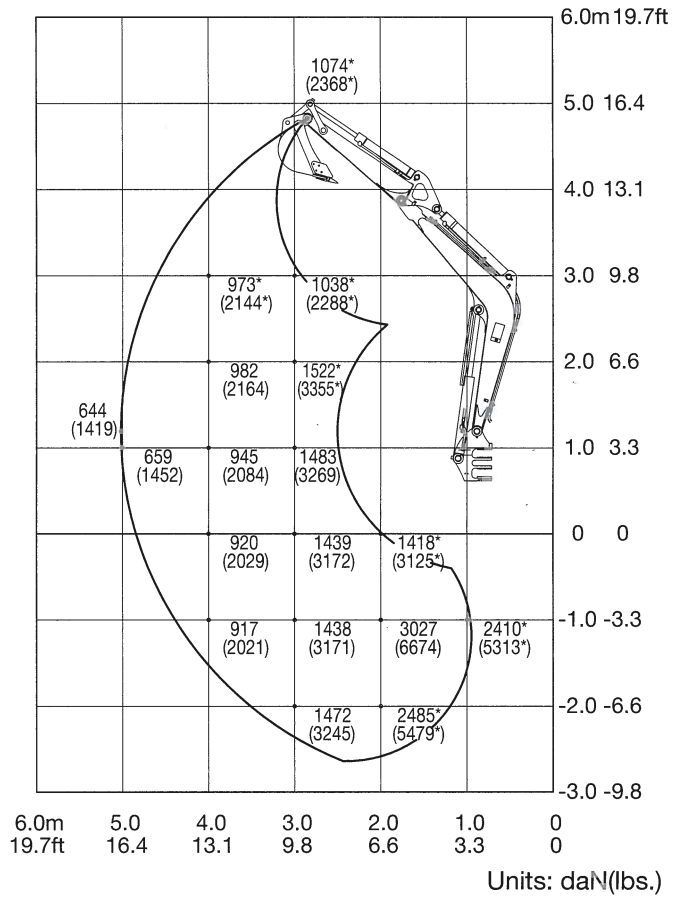

Over Front ; Dozer Blade Up

7-20

AK7K0059FE

Over Rear

Over Side

7-21

AK7K0059FE