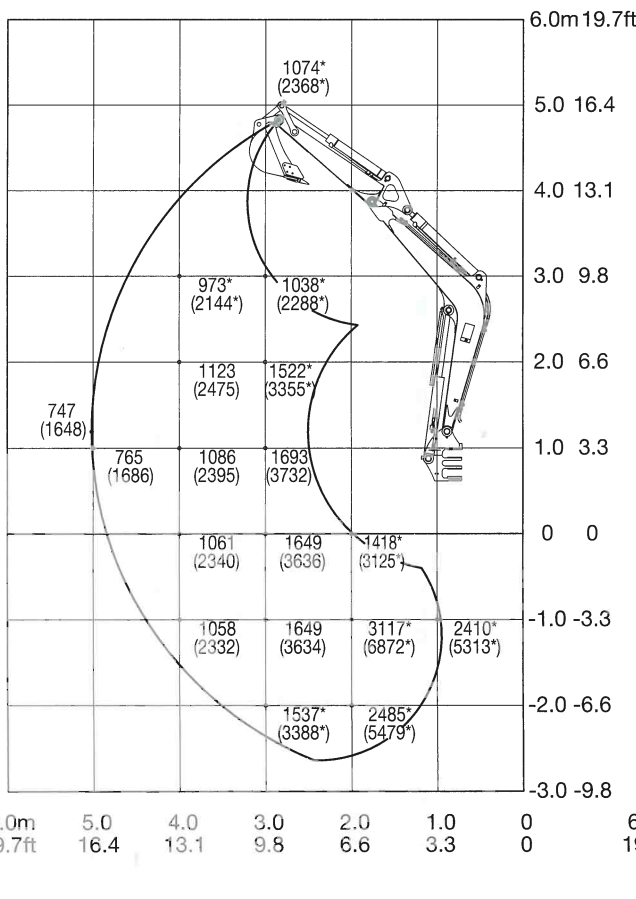

Over Front ; Dozer Blade Up

7-20

AK7K0059FE

Over Rear

Over Side

7-21

AK7K0059FE